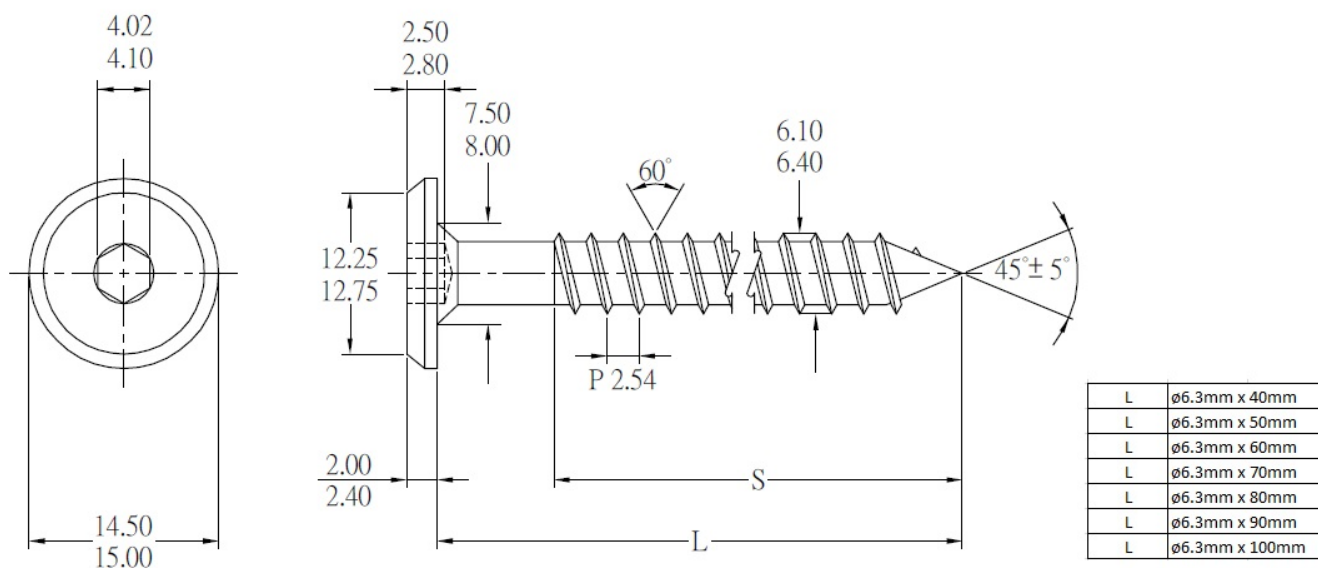

PRODUCT SHEET

Description:

Fifteen Wood Screw, Steel YZP, $\phi 6.3\text{mm} \times 90\text{mm}$, Hex 4mm

Item number:

12.01.395-0

Units	Box	Carton	HS Code	Barcode
Pcs.	1	1000	7318149199	
				5704866020268